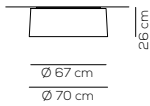

warm white

RADIAL DIFFUSER COLOURS

Altri colori disponibili su richiesta / Other colors available upon request.

PL VEL 070

kg 7 m³ 0,28

VELVET / diffusore INCLUSO / diffuser INCLUDED

Type	Article	Colours (lampshade)	Colour (Radial diffuser)	Source
PL	VEL 070 E27	BC ice white	BC white	E27 2 x Max 17,5W LED or 2 x Max 20W fluo
		BA ivory white	BW warm white	
		BL blue		
		MA brown		
		NE black		